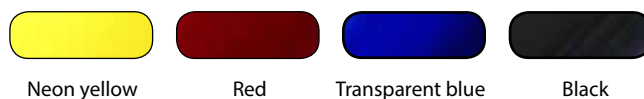

- Semi-dry top
- Tube size for kids
- Replaceable silicone mouthpiece connector
- Easy release retainer
- Replaceable silicone purge valve
- Durable

Retail 380,- Baht

EASY VISION MASK & SNORKEL SET

Our top quality mask & snorkel set with shoulder strap mesh bag. Also available with black silicone mask.

Easy Vision Mask

- Very low volume
- Robust and durable
- Fits most faces
- Soft silicone skirt and strap

Easy Dry Purge Valve Snorkel

- Semi-dry top
- Silicone mouthpiece
- Corrugated silicone flex
- Easy purge housing

Retail 1390,- Baht

DURA VISION 2 MASK & SNORKEL SET

Our most popular mask & snorkel set with shoulder strap mesh bag.
Also available with black silicone mask.

Dura Vision 2 Mask

- Low volume
- Robust and durable
- Fits most faces
- Soft silicone skirt and strap