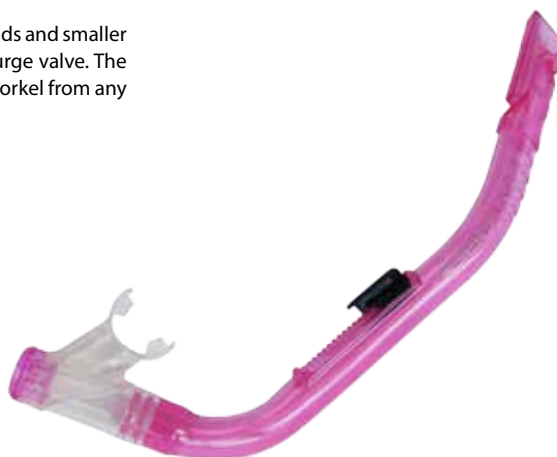

Retail 460,- Baht

Neon yellow

Transparent yellow

Aqua

Transparent red

Transparent blue

Black

NEMO PURGE VALVE SNORKEL

The proportions of the nemo dry purge valve snorkel make it ideal for kids and smaller persons. Replaceable silicone mouthpiece connection and silicone purge valve. The purge valve design makes it easy for kids and beginners to clear the snorkel from any residual water.

- Semi-dry top
- Tube size for kids
- Replaceable silicone mouthpiece connector
- Easy release retainer
- Replaceable silicone purge valve
- Durable

Retail 380,- Baht

EASY VISION MASK & SNORKEL SET

Our top quality mask & snorkel set with shoulder strap mesh bag. Also available with black silicone mask.

Easy Vision Mask

- Very low volume
- Robust and durable
- Fits most faces
- Soft silicone skirt and strap

Easy Dry Purge Valve Snorkel

- Semi-dry top
- Silicone mouthpiece
- Corrugated silicone flex
- Easy purge housing